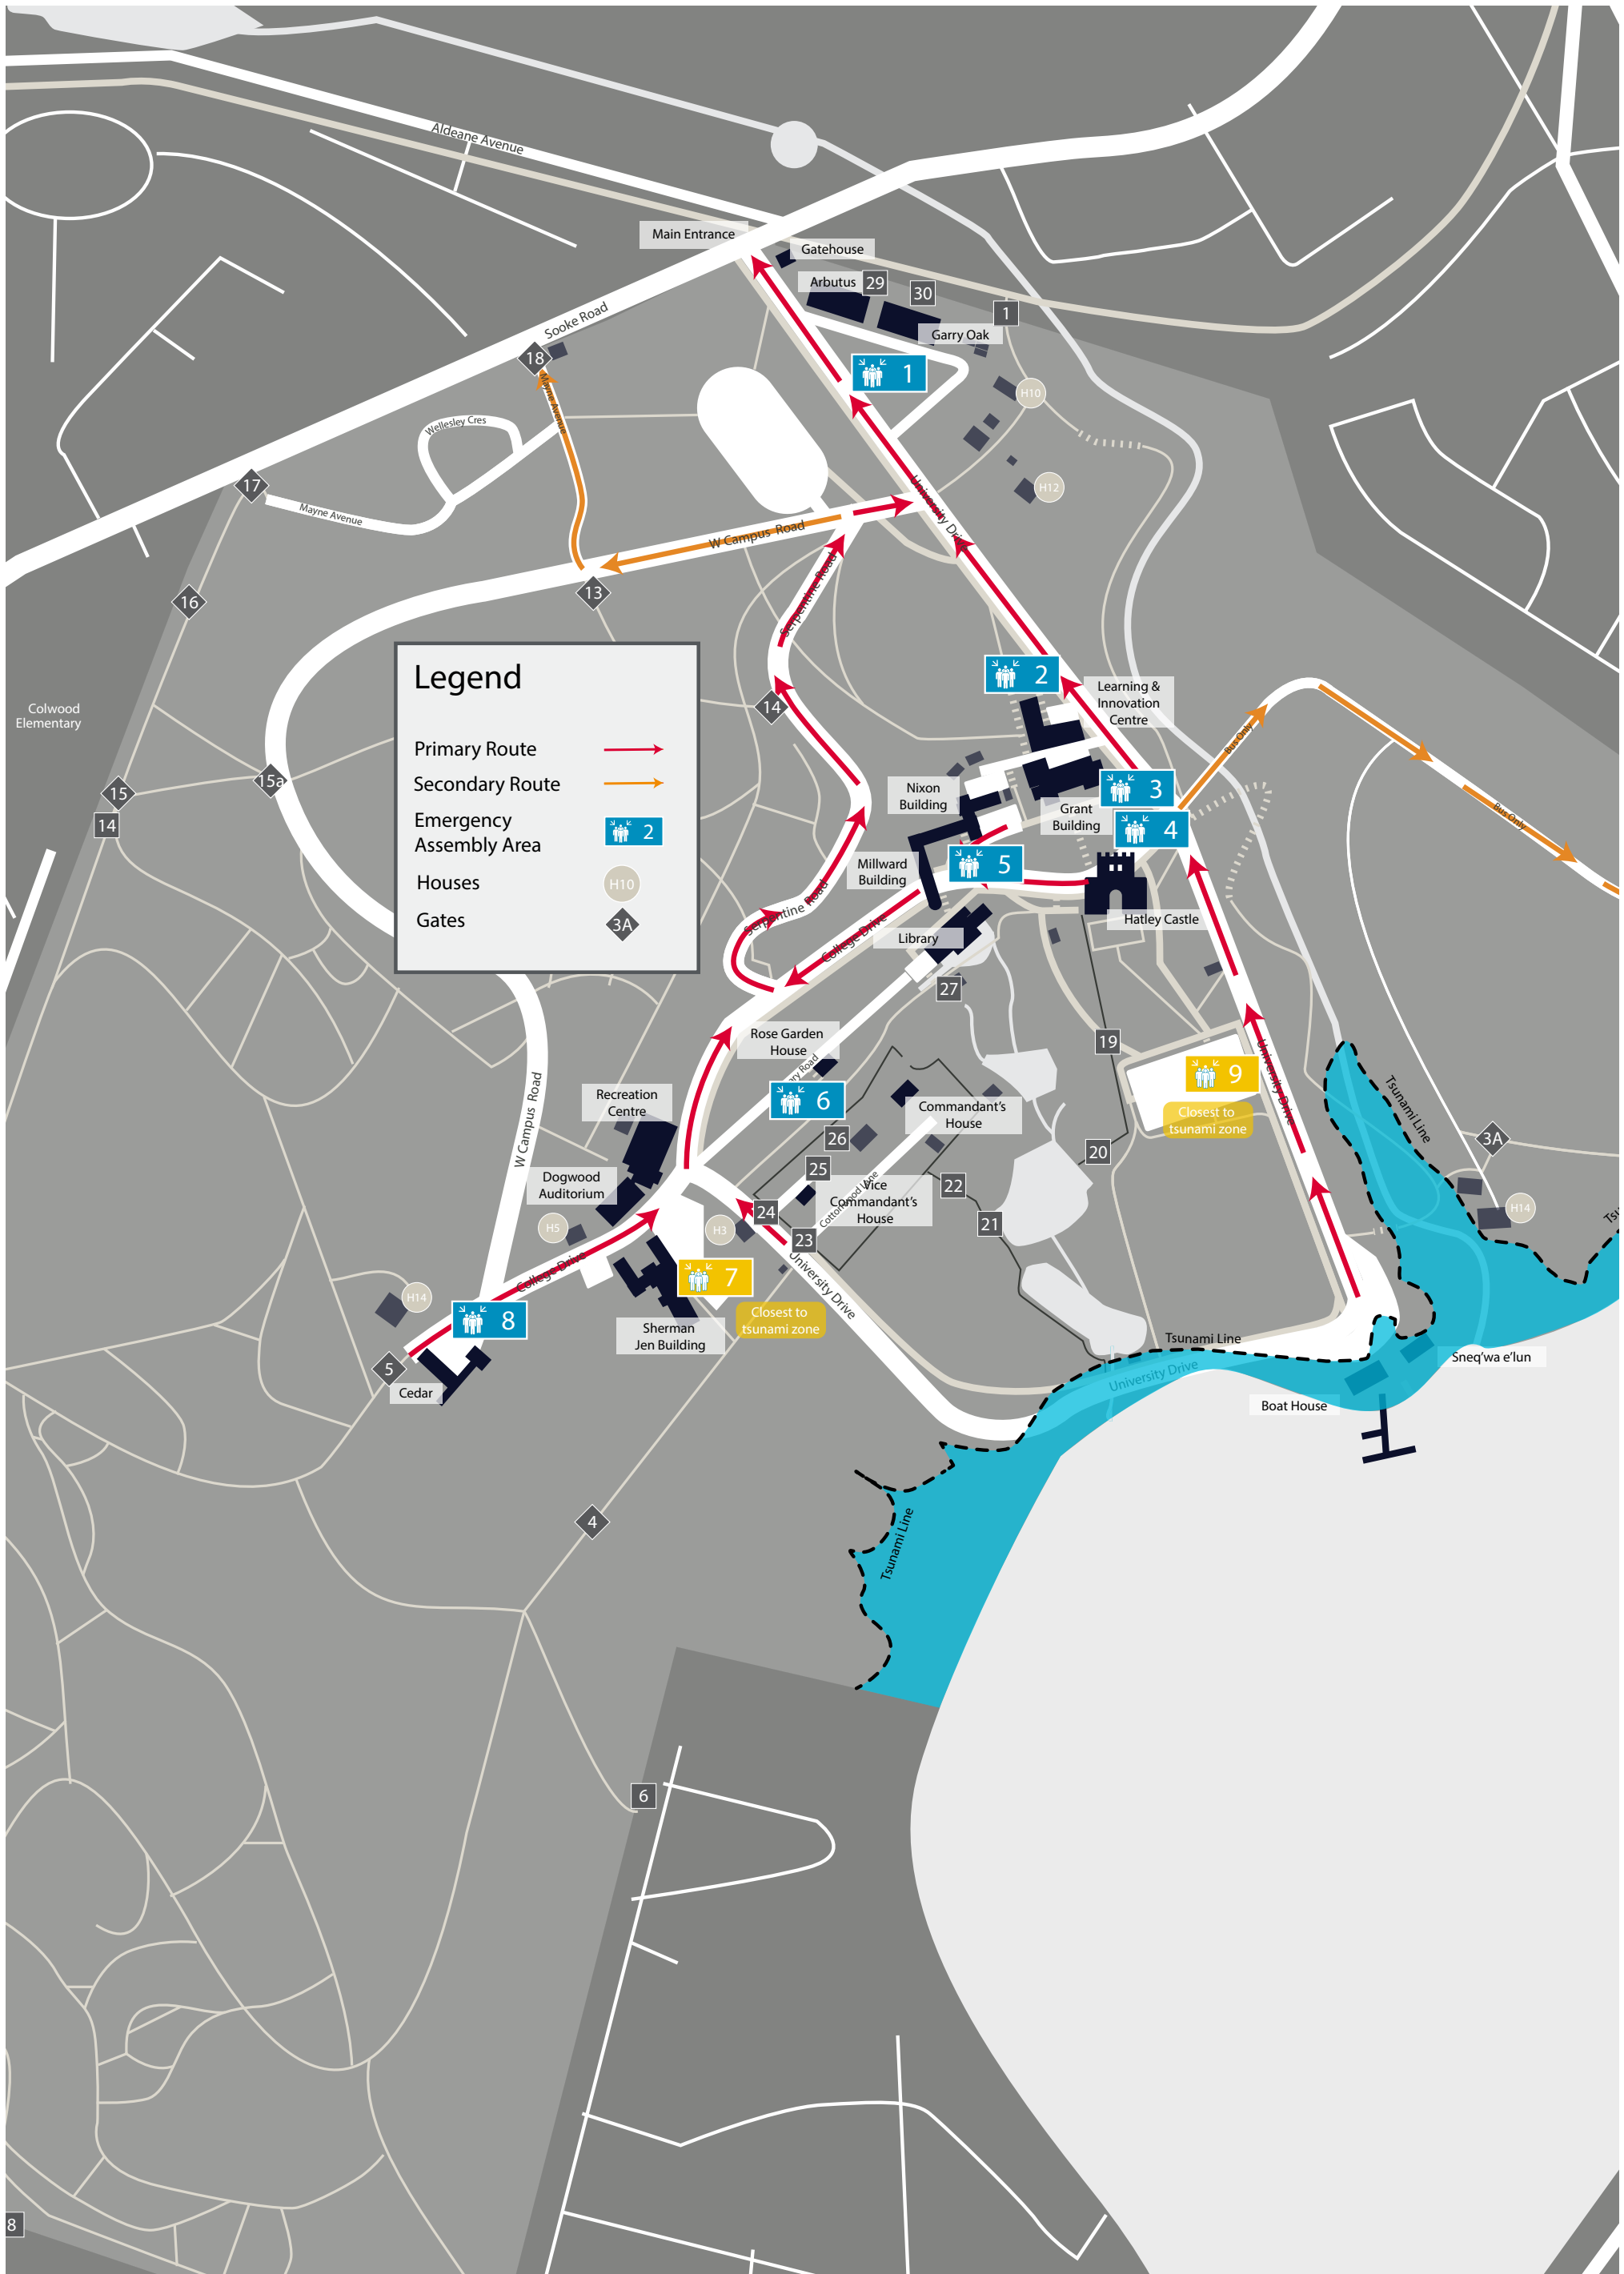

# Tsunami Zone Emergency Evacuation Map

**Legend**

- Primary Route →
- Secondary Route →
- Emergency Assembly Area 2
- Houses H10
- Gates 3A

Closest to tsunami zone

Closest to tsunami zone