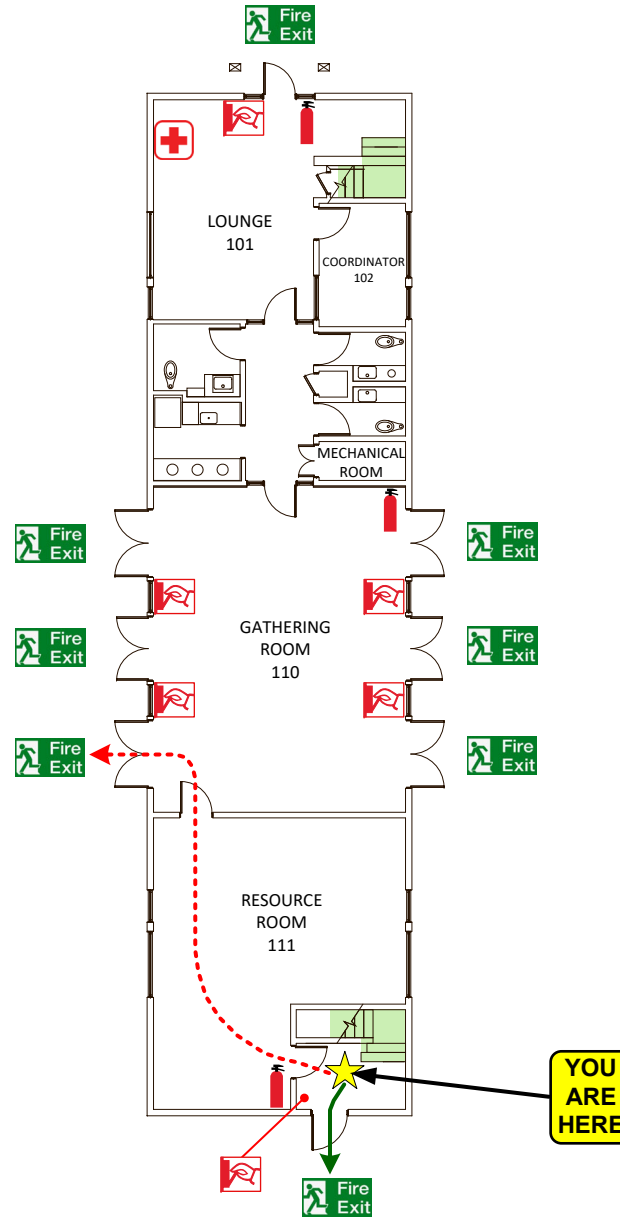

Royal Roads
UNIVERSITY

Sneq'wa e'lun Building

Building #77

2005 Sooke Road, Colwood, BC

Level 1

CREATED: APRIL 2022
PACIFIC COAST FIRE EQUIPMENT
1-888-299-3473
www.pacificcoastfire.com

EMERGENCY PROCEDURES

IF YOU HEAR THE ALARM...

EVACUATE via the nearest safe exit.
ASSEMBLE clear of building at the designated ASSEMBLY AREA (as shown on map)
STAY CLEAR of arriving fire equipment.
DO NOT re-enter building until cleared by fire dept.

IF YOU DISCOVER A FIRE...

ACTIVATE the nearest fire alarm pull station.
EVACUATE via the nearest safe exit.
CALL 911 to report fire at: **2005 Sooke Rd (Building # 77)**
PROCEED to main entrance & report to fire dept.

IF EARTHQUAKE OCCURS...

TAKE COVER under nearest table / desk.
Hold onto your shelter.
SEEK PROTECTION from glass areas.
WATCH for falling objects.
If indoors, stay inside.
DO NOT evacuate until shaking stops.

LEGEND

- Fire Alarm Pull Station
- Fire Exit
- Fire Extinguisher
- Primary Exit Route
- Secondary Exit Route
- First Aid Kit