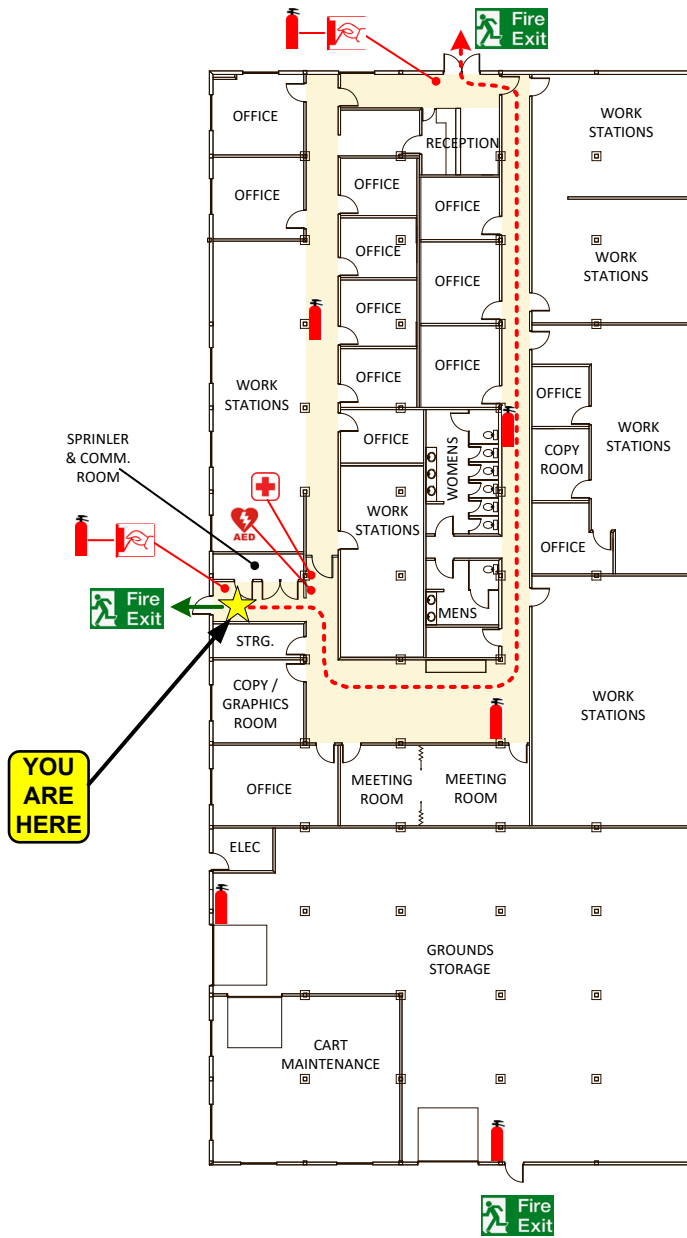

Royal Roads
UNIVERSITY

Arbutus Building

Building #7A

2005 Sooke Road, Colwood, BC

Level 1

CREATED: APRIL 2022
PACIFIC COAST FIRE EQUIPMENT
1-888-299-3473
www.pacificcoastfire.com

EMERGENCY PROCEDURES

IF YOU HEAR THE ALARM...

EVACUATE via the nearest safe exit.
ASSEMBLE clear of building at the designated ASSEMBLY AREA (as shown on map)
STAY CLEAR of arriving fire equipment.
DO NOT re-enter building until cleared by fire dept.

IF YOU DISCOVER A FIRE...

ACTIVATE the nearest fire alarm pull station.
EVACUATE via the nearest safe exit.
CALL 911 to report fire at: **2005 Sooke Rd (Building # 7A)**
PROCEED to main entrance & report to fire dept.

IF EARTHQUAKE OCCURS...

TAKE COVER under nearest table / desk.
Hold onto your shelter.
SEEK PROTECTION from glass areas.
WATCH for falling objects.
If indoors, stay inside.
DO NOT evacuate until shaking stops.

LEGEND

	Fire Alarm Pull Station		Primary Exit Route
	Fire Exit		Secondary Exit Route
	Fire Extinguisher		First Aid Kit
	AED