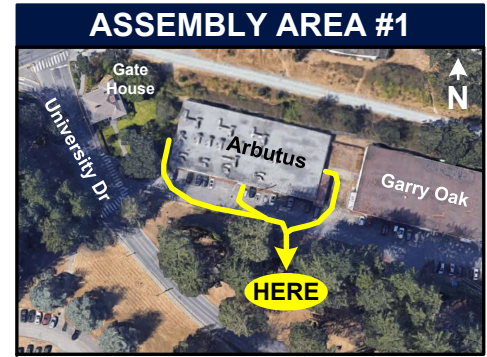

Royal Roads
UNIVERSITY

Arbutus Building

Building #7A

2005 Sooke Road, Colwood, BC

Level 1

CREATED: APRIL 2022
PACIFIC COAST FIRE EQUIPMENT
1-888-299-3473
www.pacificcoastfire.com

EMERGENCY PROCEDURES

IF YOU HEAR THE ALARM...

EVACUATE via the nearest safe exit.
ASSEMBLE clear of building at the designated ASSEMBLY AREA (as shown on map)
STAY CLEAR of arriving fire equipment.
DO NOT re-enter building until cleared by fire dept.