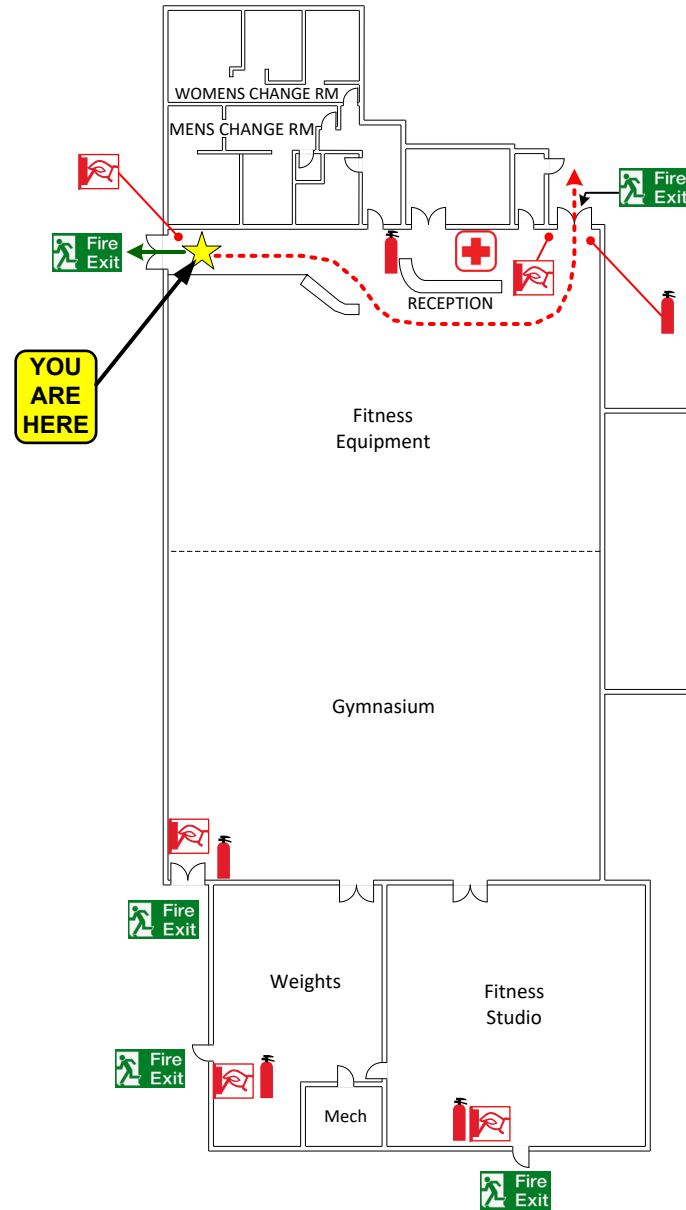

Royal Roads
UNIVERSITY

Recreation Centre

Building #22

2005 Sooke Road, Colwood, BC

Level 1

CREATED: APRIL 2022
PACIFIC COAST FIRE EQUIPMENT
1-888-299-3473
www.pacificcoastfire.com

EMERGENCY PROCEDURES

IF YOU HEAR THE ALARM...

EVACUATE via the nearest safe exit.
ASSEMBLE clear of building at the designated
ASSEMBLY AREA (as shown on map)
STAY CLEAR of arriving fire equipment.
DO NOT re-enter building until cleared by fire dept.

IF YOU DISCOVER A FIRE...

ACTIVATE the nearest fire alarm pull station.
EVACUATE via the nearest safe exit.
CALL 911 to report fire at: **2005 Sooke Rd
(Building # 22)**
PROCEED to main entrance & report to fire dept.

IF EARTHQUAKE OCCURS...

TAKE COVER under nearest table / desk.
Hold onto your shelter.
SEEK PROTECTION from glass areas.
WATCH for falling objects.
If indoors, stay inside.
DO NOT evacuate until shaking stops.