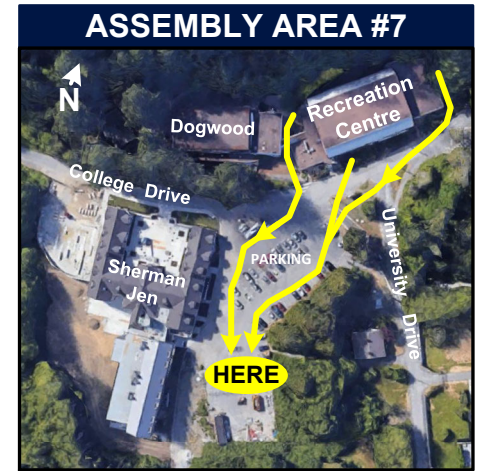

Royal Roads
UNIVERSITY

Recreation Centre

Building #22

2005 Sooke Road, Colwood, BC

Level 1

CREATED: APRIL 2022
PACIFIC COAST FIRE EQUIPMENT
1-888-299-3473
www.pacificcoastfire.com

EMERGENCY PROCEDURES

IF YOU HEAR THE ALARM...

EVACUATE via the nearest safe exit.
ASSEMBLE clear of building at the designated
ASSEMBLY AREA (as shown on map)
STAY CLEAR of arriving fire equipment.
DO NOT re-enter building until cleared by fire dept.