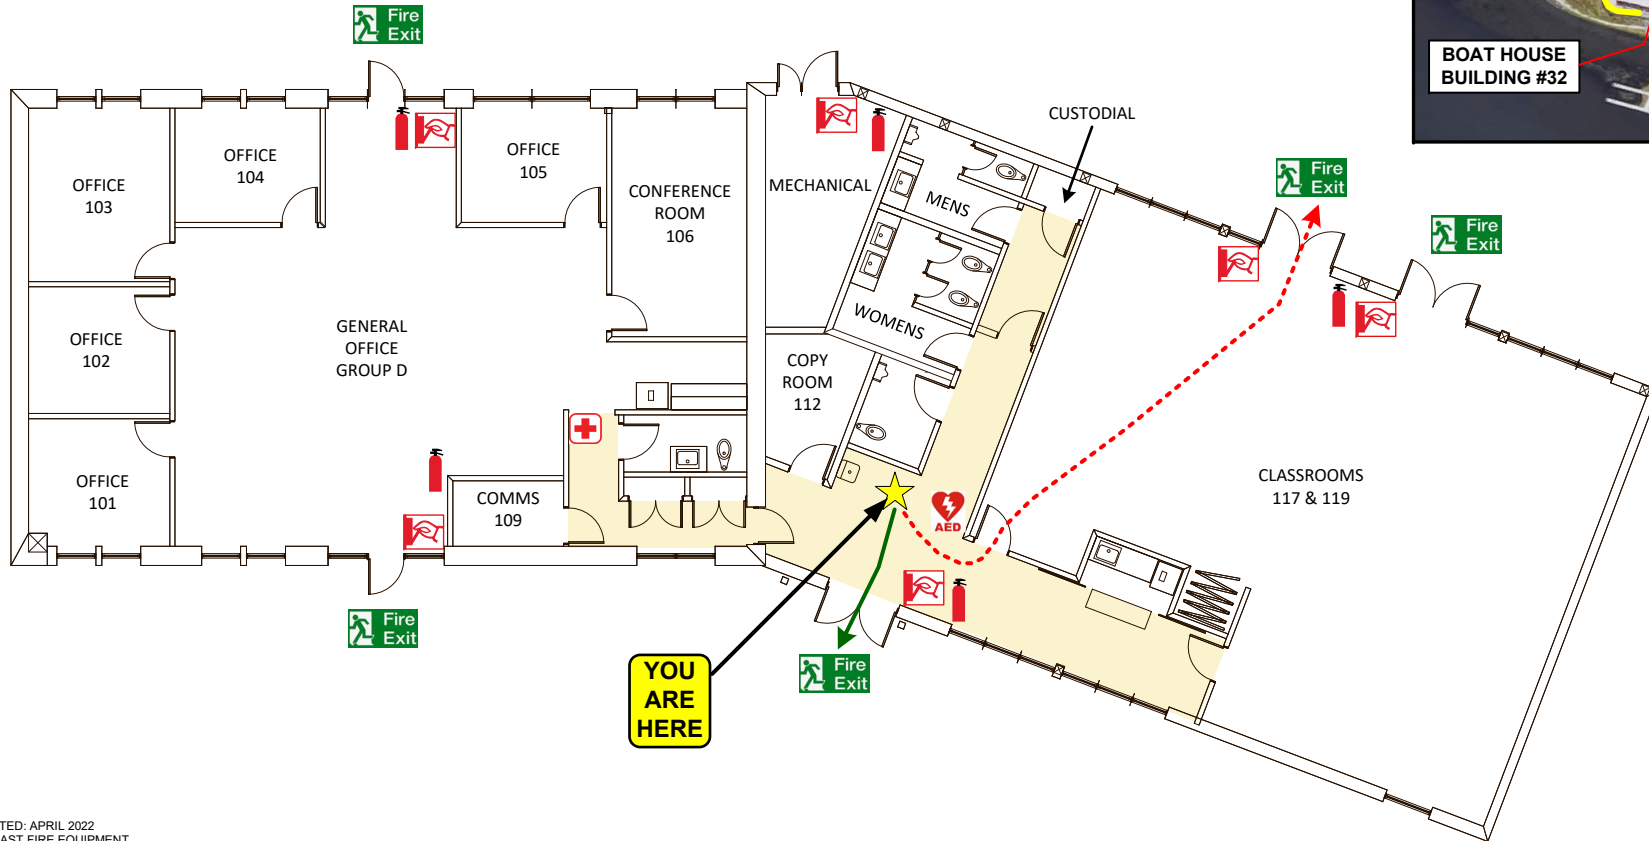

Boat House Building

Building #32

2005 Sooke Road, Colwood, BC

Level 1

CREATED: APRIL 2022
PACIFIC COAST FIRE EQUIPMENT
1-888-299-3473
www.pacificcoastfire.com

EMERGENCY PROCEDURES

IF YOU HEAR THE ALARM...

EVACUATE via the nearest safe exit.
ASSEMBLE clear of building at the designated ASSEMBLY AREA (as shown on map)
STAY CLEAR of arriving fire equipment.
DO NOT re-enter building until cleared by fire dept.

IF YOU DISCOVER A FIRE...

ACTIVATE the nearest fire alarm pull station.
EVACUATE via the nearest safe exit.
CALL 911 to report fire at: **2005 Sooke Rd (Building # 32)**
PROCEED to main entrance & report to fire dept.

IF EARTHQUAKE OCCURS...

TAKE COVER under nearest table / desk.
Hold onto your shelter.
SEEK PROTECTION from glass areas.
WATCH for falling objects.
If indoors, stay inside.
DO NOT evacuate until shaking stops.

LEGEND

-  Fire Alarm Pull Station
-  Fire Exit
-  Fire Extinguisher
-  Primary Exit Route
-  Secondary Exit Route
-  AED
-  First Aid Kit